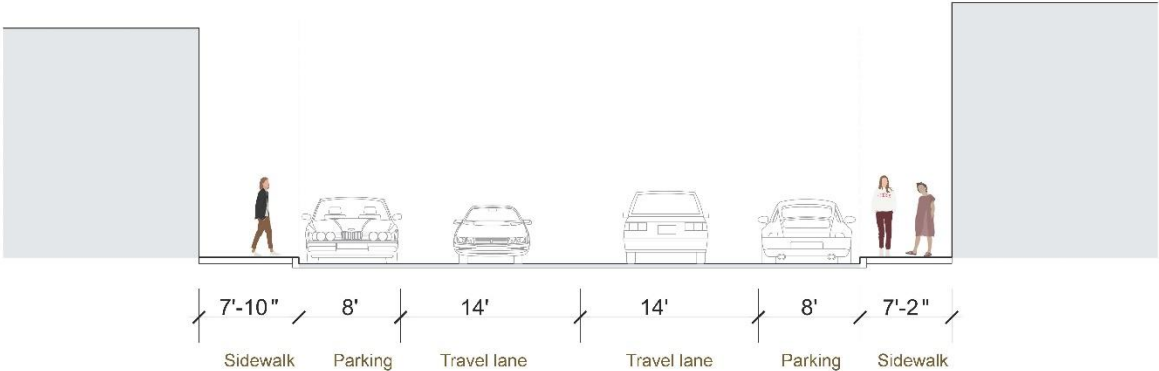

CITY OF SWEET HOME OPPORTUNITIES FOR 13TH AVE (FESTIVAL STREET)

Gathering Space Opportunities

EXISTING CONDITIONS

POSSIBLE IMPROVEMENTS

FLEXIBLE USE SPACE

OUTDOOR DINNING

MARKETS

Long Street Opportunities