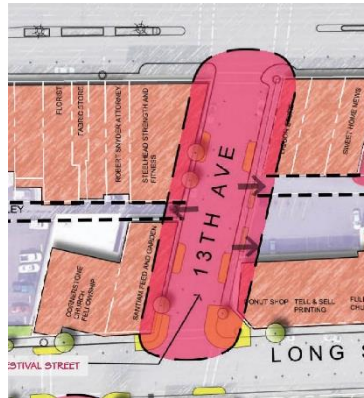

Existing Conditions

Overall Opportunities Plan

Ames Creek

Coffee Kiosk

13th Avenue

Connection to SHHS

Opportunities in the Downtown Core

LEGEND

- LANDSCAPE AREAS
- OPPORTUNITY SITES
- BUILDING INFILL (POSSIBLE)
- PEDESTRIAN IMPROVEMENTS
- PARKING LOTS
- EXISTING BUILDINGS
- PROJECT WORK SCOPE
- DRIVEWAY ACCESS
- STREET TREES
- BENCH LOCATIONS