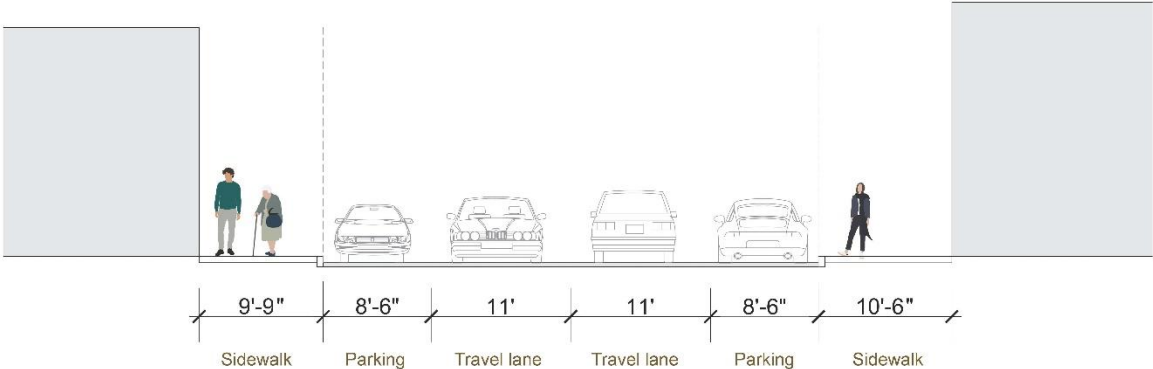

POSSIBLE SECTION
ALL DIMENSIONS ARE APPROXIMATE